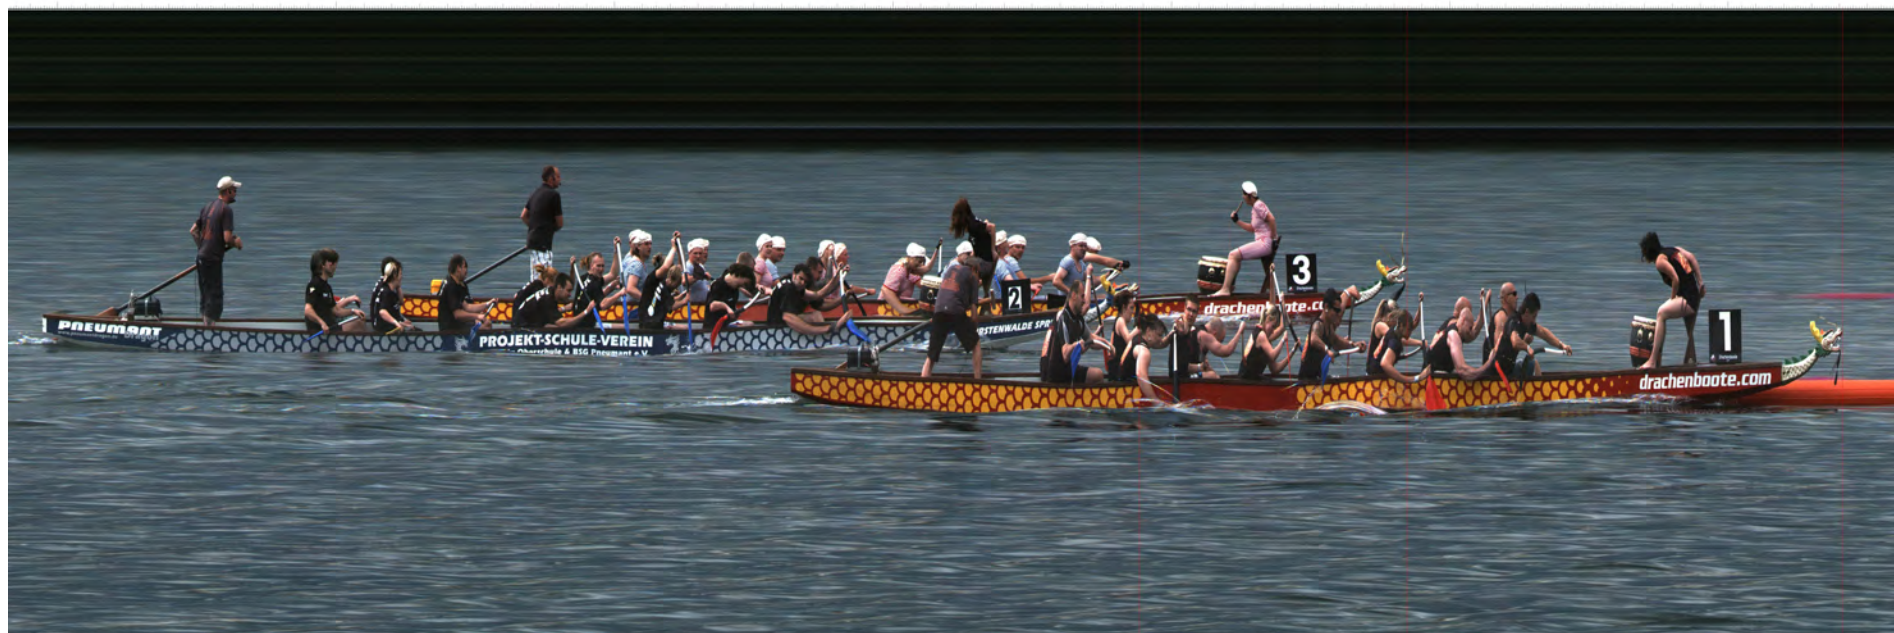

Rang	SN#	Bahn	Team	Zeit	Bemerkungen
1.	6	1	Drachenreiter	01:08.590	
2.	13	3	Klosterdorfer Furchenzieher	01:10.154	
3.	7	2	E Center United	01:11.115